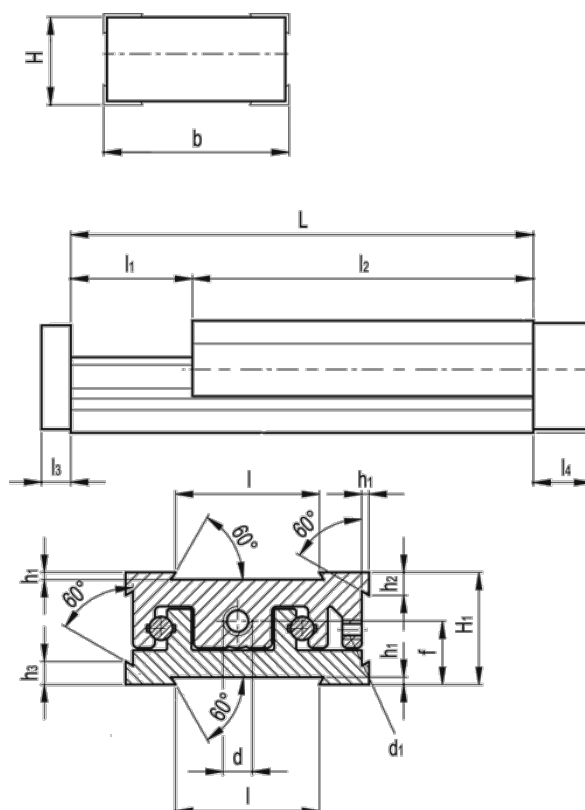

Data Sheet

Article number: 20782013

Description: Adjustable slide unit
GN 900-50-170-100-S-1

Measures

b = 50	h3 = 7.0
d = M6x1	l = 30
d1 = M4	L - l1 = 170-100
f = 13.0	l2 = 70
H = 23.0	l3 = 6
h1 = 1.5	l4 = 12
H1 = 23	
h2 = 4.5	